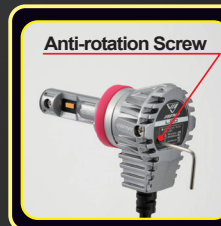

## DEEP YELLOW

High Intensity  
LED

EFFECTER FOG LAMP BULB SERIES  
**High Intensity LED Fog Lamp Bulb**

H8/11/16

PSX26W

**Compact in Size**  
**Easy Installation**  
**All-in-one Body Assembly**  
**Noise Protection Circuit Equipped**

**Rotation Mechanism Incorporated**

Angle adjustment feature (rotation mechanism) allows for easy adjustment of the correct LED light direction.

H8/11/16 PSX26W

Anti-rotation screw on fitting side of fog lamp bulb to prevent spinning around in case the angle adjusting screw becomes loose. (PAT.P)