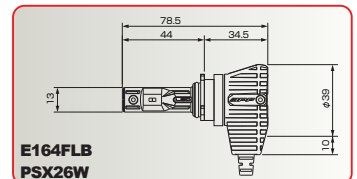

**Rotation Mechanism Incorporated**

Angle adjustment feature (rotation mechanism) allows for easy adjustment of the correct LED light direction.

H8/11/16 PSX26W

Anti-rotation screw on fitting side of fog lamp bulb to prevent spinning around in case the angle adjusting screw becomes loose. (PAT.P)

## LINE UP

Part No.	E104FLB
Spec	LED H8/11/16 -12v 9w
Lumens	2200lm*
Color temperature	2400K

Part No.	E164FLB
Spec	LED PSX26W -12v 9w
Lumens	2200lm*
Color temperature	2400K

\*Two bulbs

■ Package size: H.124mm x W.102mm x D. 60