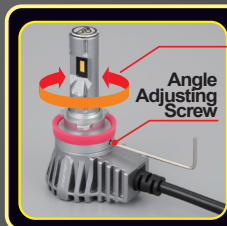

## DEEP YELLOW

High Intensity  
LED

EFFECTER FOG LAMP BULB SERIES  
**High Intensity LED Fog Lamp Bulb**

H8/11/16

PSX26W

**Compact in Size**  
**Easy Installation**  
**All-in-one Body Assembly**  
**Noise Protection Circuit Equipped**

**Rotation Mechanism Incorporated**

Angle adjustment feature (rotation mechanism) allows for easy adjustment of the correct LED light direction.

H8/11/16 PSX26W

Anti-rotation screw on fitting side of fog lamp bulb to prevent spinning around in case the angle adjusting screw becomes loose. (PAT.P)