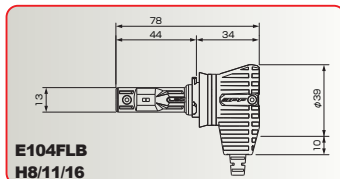

**Rotation Mechanism Incorporated**

Angle adjustment feature (rotation mechanism) allows for easy adjustment of the correct LED light direction.

H8/11/16 PSX26W

Anti-rotation screw on fitting side of fog lamp bulb to prevent spinning around in case the angle adjusting screw becomes loose. (PAT.P)

## LINE UP

Part No.	E104FLB
Spec	LED H8/11/16 -12v 9w
Lumens	2200lm*
Color temperature	2400K

Part No.	E164FLB
Spec	LED PSX26W -12v 9w
Lumens	2200lm*
Color temperature	2400K

\*Two bulbs

■ Package size: H.124mm x W.102mm x D. 60